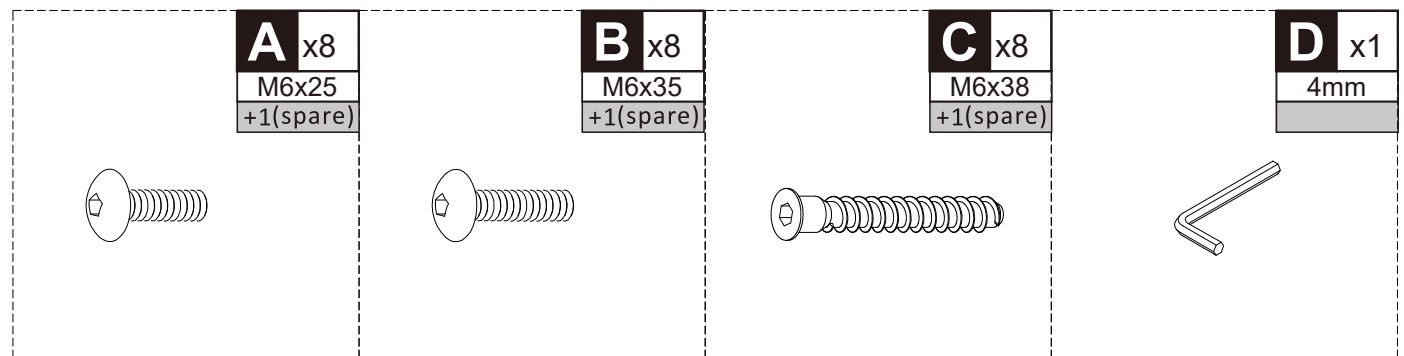

PARTS

HARDWARE

Ax4
Bx4

Cx8

Ax4
Bx4

If you have any questions, please contact our customer care center, Our contact details are below:

US

 001-877-644-9366