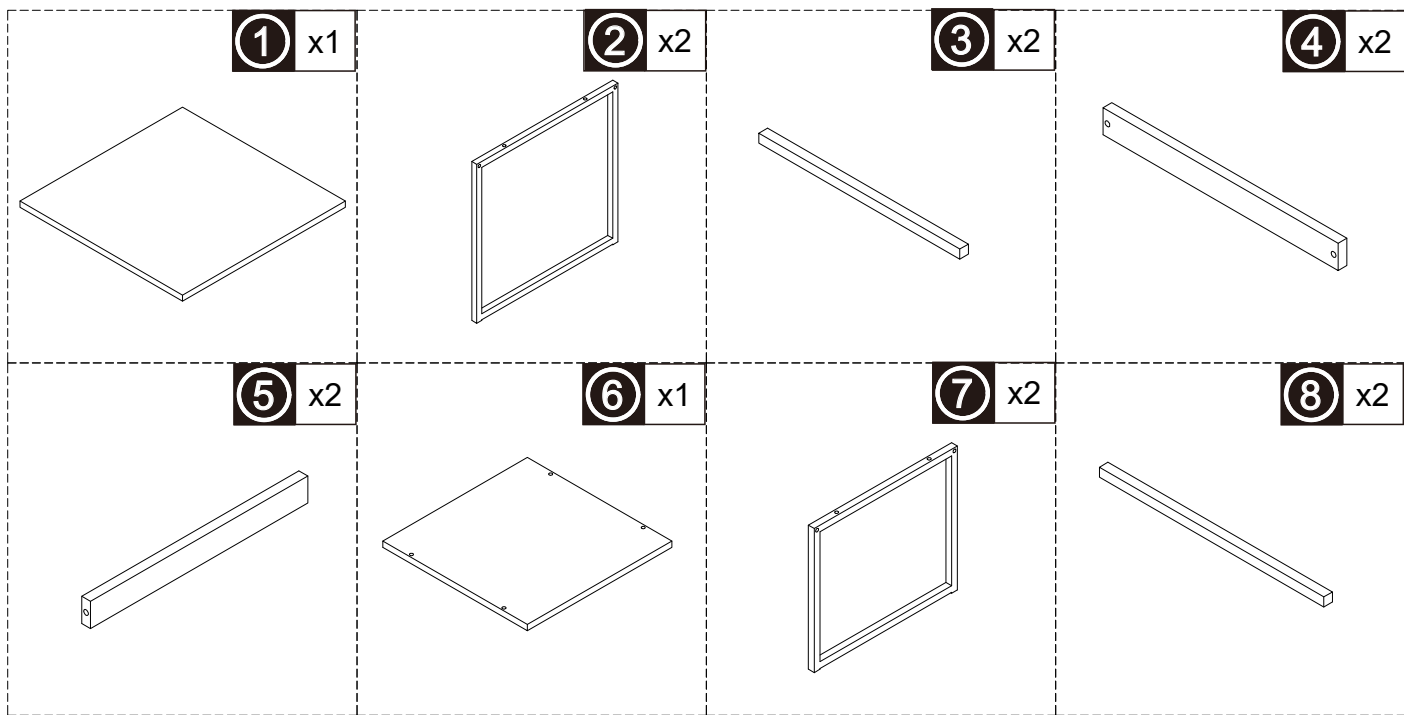

PARTS

HARDWARE

Ax4
Bx4

Cx8

Ax4
Bx4

If you have any questions, please contact our customer care center, Our contact details are below:

US

 001-877-644-9366