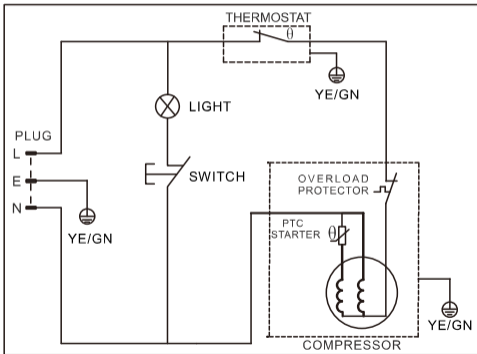

PRIMO

COMPRESSOR REFRIGERATOR

MODEL	PR178BC
VOLUME	46L
RATED VOLTAGE	220-240V~ 50Hz
RATED CURRENT	0.6A
REFRIGERANT	R600a(20g)
LAMP POWER	1W
CLIMATE CLASS	N
FOAMING GAS	cyclopentane

Linea 2000 BV, Dompel 9, 2200 Herentals, Belgium