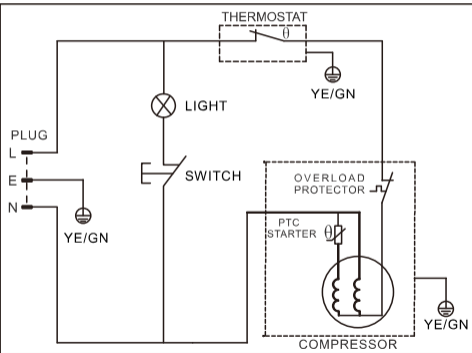

PRIMO

COMPRESSOR REFRIGERATOR

MODEL	PRIMO-PR179BC
VOLUME	60L
RATED VOLTAGE	220-240V~ 50Hz
RATED CURRENT	0.6A
REFRIGERANT	R600a(20g)
LAMP POWER	1W
CLIMATE CLASS	N
FOAMING GAS	cyclopentane

Linea 2000 BV, Dompel 9, 2200 Herentals, Belgium