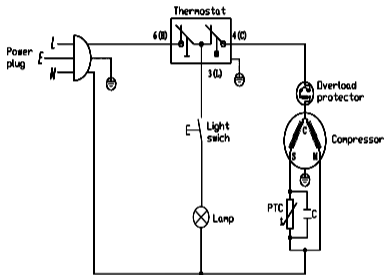

PRIMO

Refrigerator Freezer MODEL:PR144FR

RATED VOLTAGE:	220-240V~
RATED FREQUENCY:	50Hz
RATED CURRENT:	0.6A
LAMP RATED POWER:	MAX 2W
REFRIGERANT ,AMOUNT:	R600a,25g
TOTAL VOLUME:	80L
FRESH FOOD COMPARTMENT VOLUME:	68L
FREEZER COMPARTMENT VOLUME:	12L
CLIMATE CLASS:	N/ST
ANNUAL ENERGY CONSUMPTION AE:	137kWh/a
ENERGY CONSUMPTION E16:	0.160kWh/24h
ENERGY CONSUMPTION E32:	0.590kWh/24h
FREEZING CAPACITY:	2kg/24h
TEMPERATURE RISE TIME:	6h
ELECTRIC SHOCK PROTECTION:	I
INSULATION BLOWING GAS:	Cyclopentane

ELECTRIC DIAGRAM

PO:1772

Date of Production: WWYY

MADE IN P.R.C

Linea 2000 BV - Dompel 9 - 2200
Herentals - Belgium