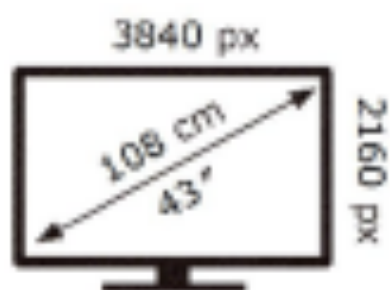

# ENERG

SAMSUNG

GU43DU7199U

**53** kWh/1000h

ABCDEF **G**

**104** kWh/1000h

2019/2013