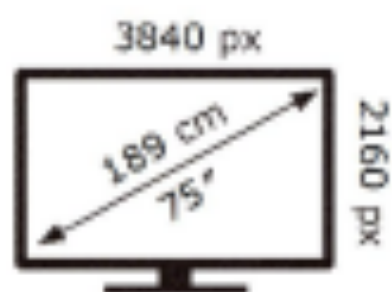

ENERGY

SAMSUNG

GU75DU7199U

139 kWh/1000h

ABCDEF **G**

178 kWh/1000h

2019/2013