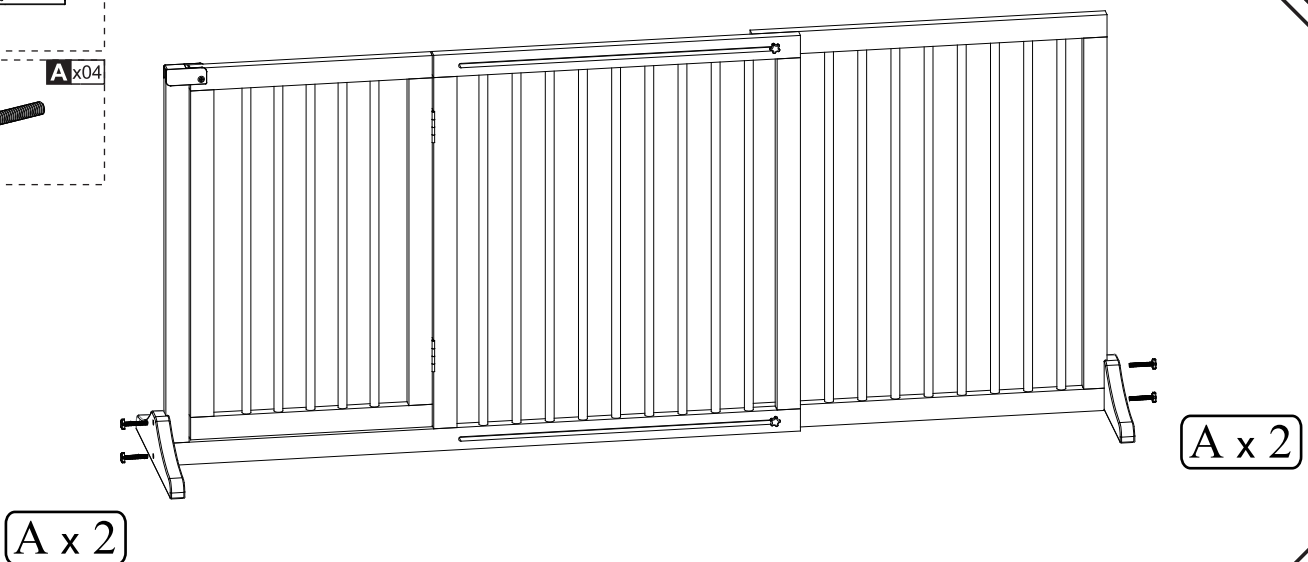

PARTS

HARDWARE

01

02

Done

If you have any questions, please contact our customer care center.

Our contact details are below:

 001-877-644-9366