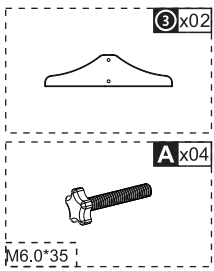

PARTS

HARDWARE

01

02

Done

If you have any questions, please contact our customer care center.

Our contact details are below:

 001-877-644-9366