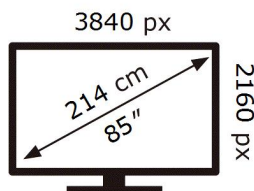

ENERG ⚡

SAMSUNG

UE85DU7190U

166 kWh/1000h

ABCDEF **G**

250 kWh/1000h

2019/2013