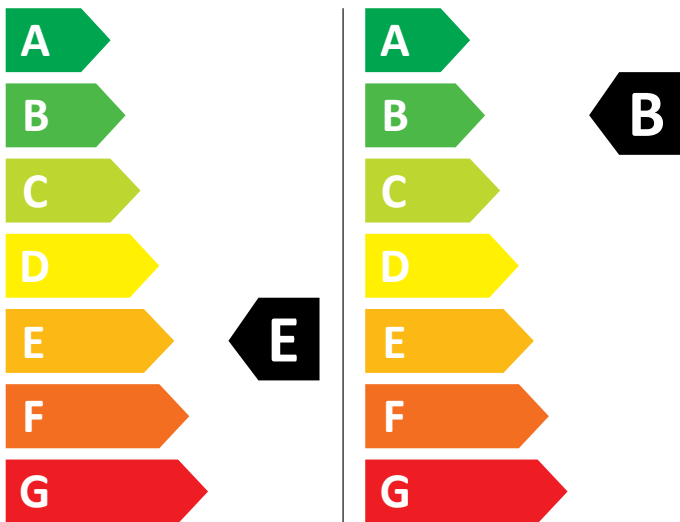

# ENERG

Bosch

WNA13441

322 kWh / 100

57 kWh / 100

5,0 kg

9,0 kg

74 L