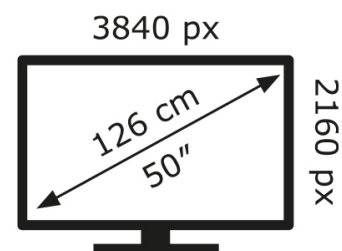

LG Electronics

50UR78006LK

65 kWh/1000h

ABCDEF**G**

99 kWh/1000h

2019/2013