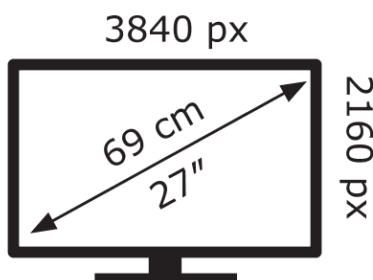

# ENERG

MSI

PRO MP273U

**26** kWh/1000h

ABCDEF**G**

**53** kWh/1000h

2019/2013