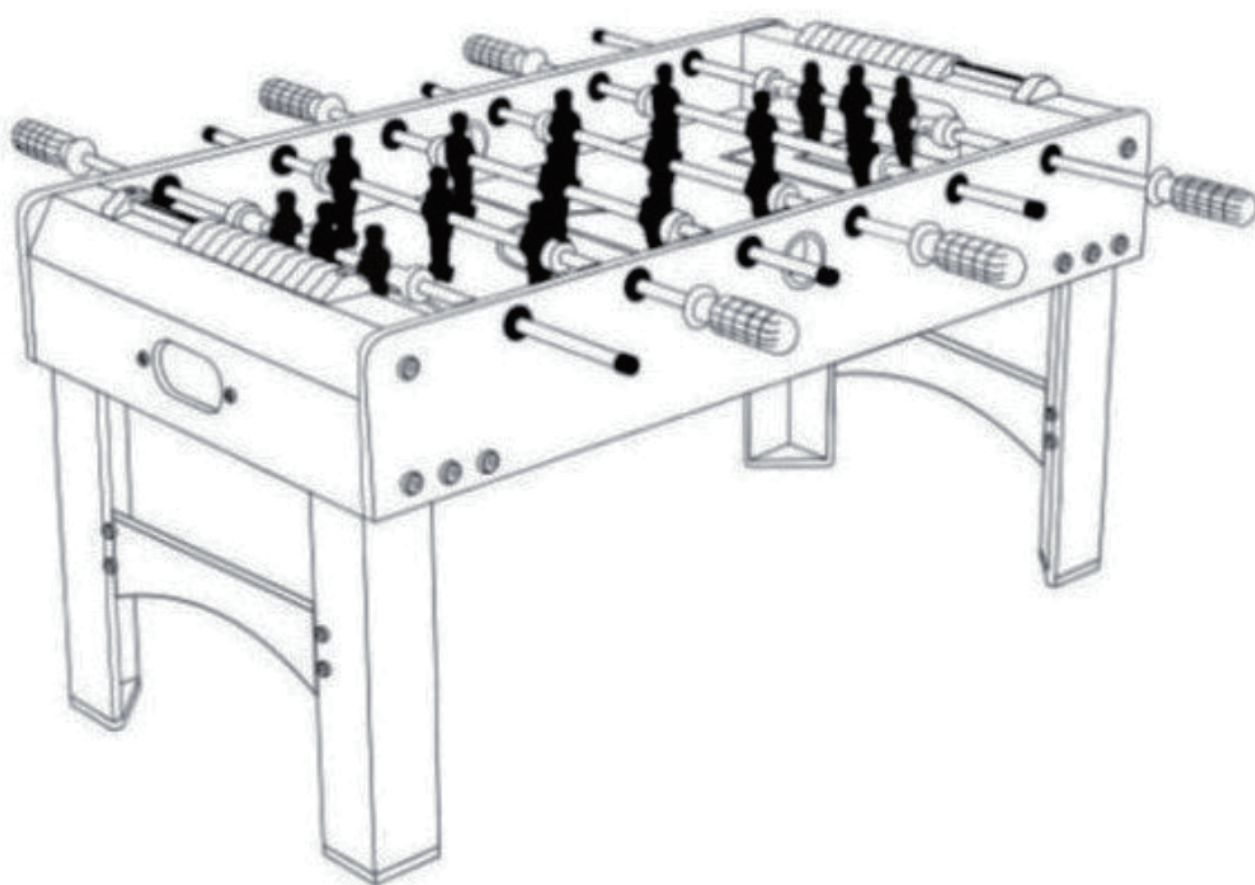

IN220800650V03_UK_IT

A70-022