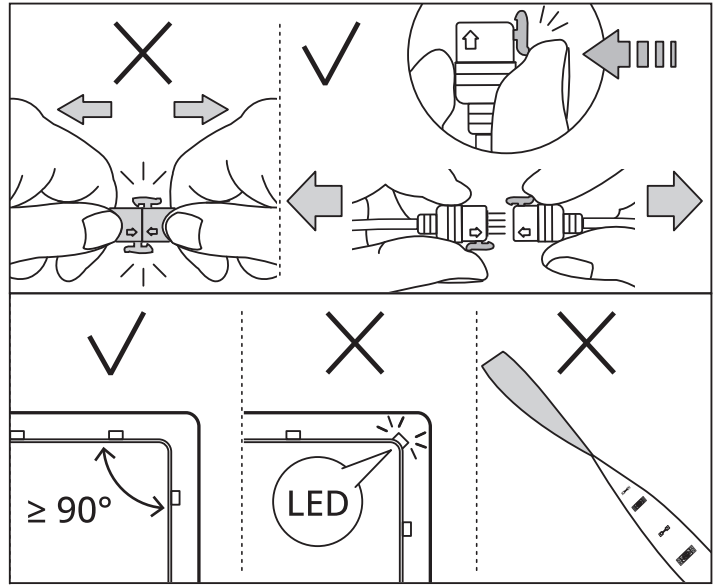

SMART LED STRIP

Installation manual

9290041261, 9290041272, 9290041258, 9290041269,
9290046761, 9290046762, 9290041400, 9290041402

wizconnected.com

©2024 Signify Holding

Signify

3241 661 60672