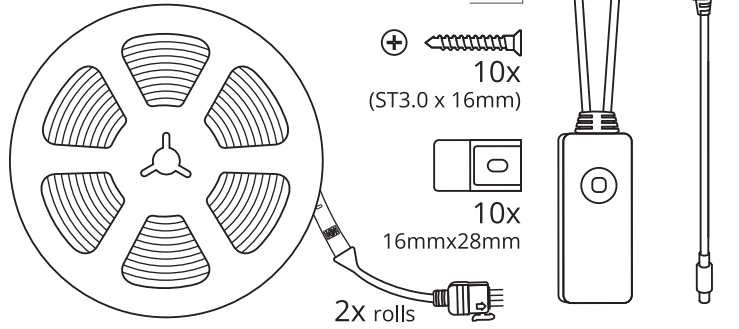

SMART LED STRIP

Installation manual

9290041261, 9290041272, 9290041258, 9290041269,
9290046761, 9290046762, 9290041400, 9290041402

wizconnected.com

©2024 Signify Holding

Signify

3241 661 60672