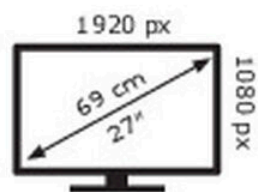

ENERGY

ASRock

PG27FF

21 kWh/1000h

2019/2013