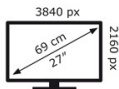

LC-Power

LC-M27-4K-UHD-144

30 kWh/1000h

ABCDEF**G**

44 kWh/1000h

2019/2013