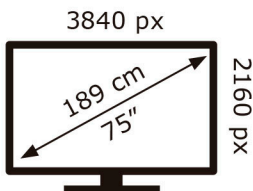

# ENERG

**GRUNDIG**

75 GIQ 8900B DS3T00

**125** kWh/1000h

ABCDEF**G**

**210** kWh/1000h

2019/2013