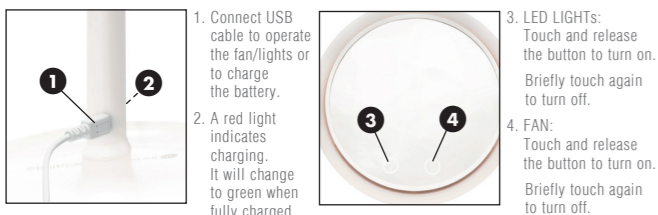

KNOWING YOUR UNIT

1. LED lights
2. Fan opening
3. LED lights On/Off
4. Fan On/Off
5. Charging light
6. Back of fan
7. USB port
8. USB cable

GETTING STARTED

Note: The touch On / Off buttons are sensitive to your conductivity. Low moisture levels may effect it's operation.