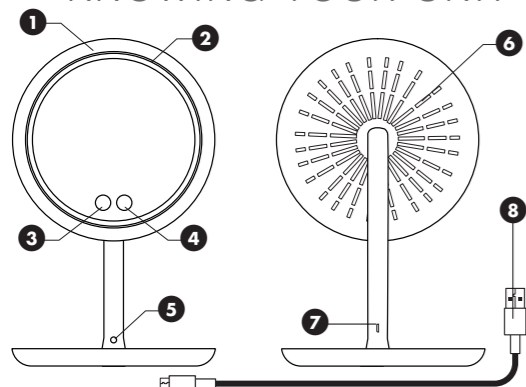

KNOWING YOUR UNIT

1. LED lights
2. Fan opening
3. LED lights On/Off
4. Fan On/Off
5. Charging light
6. Back of fan
7. USB port
8. USB cable

GETTING STARTED

Note: The touch On / Off buttons are sensitive to your conductivity. Low moisture levels may effect it's operation.