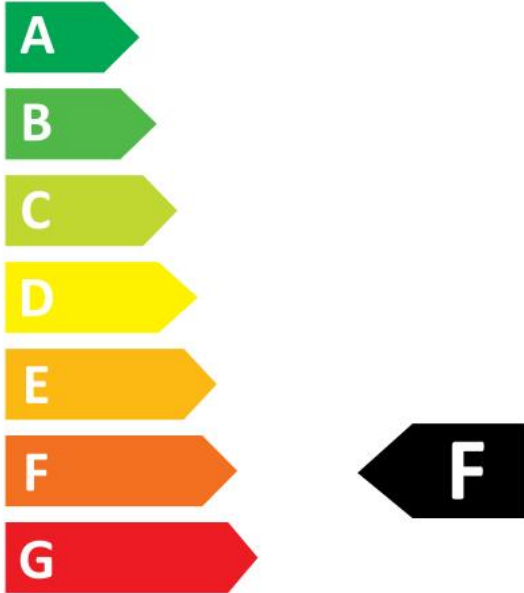

ENERG ⚡

LEPRO/LE/LIGHTINGEVER

EAN100087-WW-EU-5

3
kWh/1000h

2019/2015