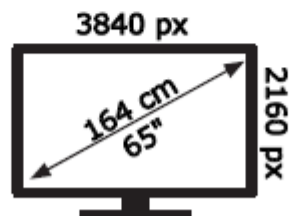

# ENERG

**Horizon**

65HL7560U/D

**85** kWh/1000h

ABCDEF **G**

**145** kWh/1000h

2019/2013

50719544