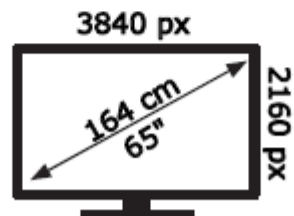

# ENERG

**Horizon**

65HQ8560U/D

**85** kWh/1000h

ABCDEF **G**

**145** kWh/1000h

50718817

2019/2013