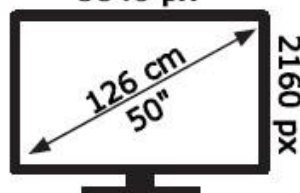

ENERG

Horizon

50HQ8560U/D

54 kWh/1000h

ABCDEF **G**

104 kWh/1000h

3840 px

2019/2013