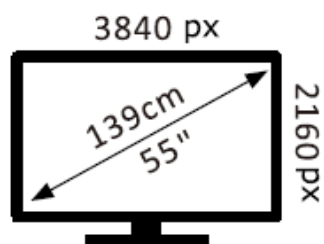

ENERG

HORIZON

55HL7590U/D

63 kWh/1000h

ABCD**E**FG

64 kWh/1000h

2019/2013