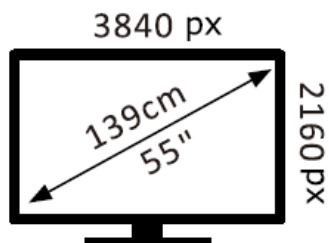

ENERG

HORIZON

55HQ8590U/D

76 kWh/1000h

ABCDEF**G**

77 kWh/1000h

2019/2013