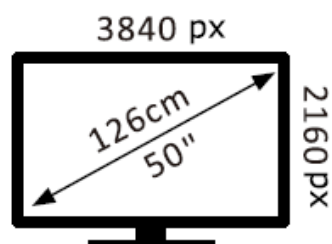

ENERG

HORIZON

50HQ8590U/D

64 kWh/1000h

ABCDEF**G**

65 kWh/1000h

2019/2013