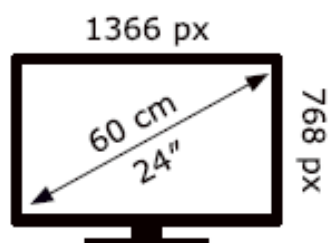

ENERG

DIAMANT

24HL4330H/C

18 kWh/1000h

2019/2013