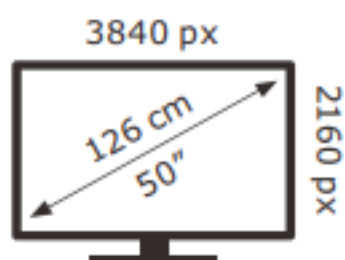

ENERG

DIAMANT

50HL5530U/C

53 kWh/1000h

ABCDEF**E**FG

54 kWh/1000h

2019/2013