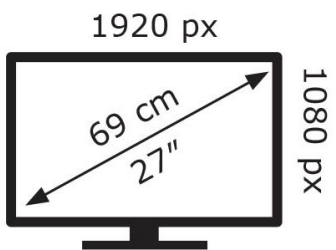

ENERG

IIYAMA CORPORATION

GB2730HSU-B1 C

19 kWh/1000h

2019/2013