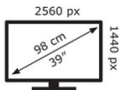

ENERGY

LC-Power

LC-M39-QHD-165-
C

54 kWh/1000h

ABCDEF**G**

54 kWh/1000h

2019/2013