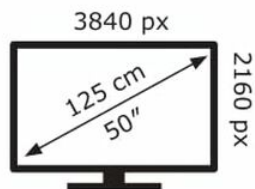

# ENERGY

**STRONG**

SRT 50UD7553

**71** kWh/1000h

ABCDEF**G**

**71** kWh/1000h

2019/2013