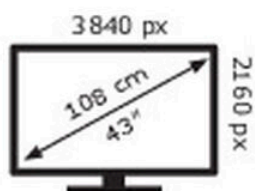

ENERGY

BLAUPUNKT

43UBG6010S

54 kWh/1000h

ABCDEF**G**

54 kWh/1000h

2019/2013