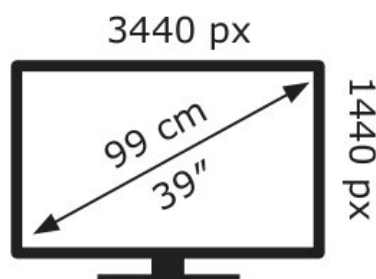

ENERG

ASUS

PG39WCDM

32 kWh/1000h

ABCDEF**G**

45 kWh/1000h

2019/2013