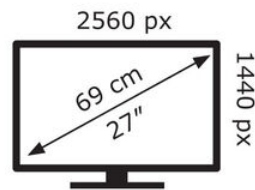

ENERGY

ASRock

PG27QF

24 kWh/1000h

ABCDEF**G**

24 kWh/1000h

2019/2013