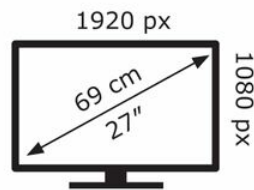

ENERGY

AOC

C27G4ZXE

21 kWh/1000h

ABCDEF**G**

31 kWh/1000h

2019/2013