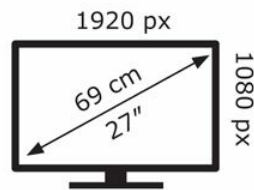

ENERGY

AOC

27B3CF2

21 kWh/1000h

ABCD **E**FG

21 kWh/1000h

2019/2013