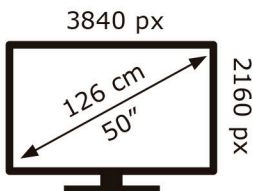

ENERG

GRUNDIG

50 GIQ 8900B DS1T00

64 kWh/1000h

ABCDEF**G**

117 kWh/1000h

2019/2013