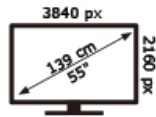

Panasonic

TB-55W60AEZ

77 kWh/1000h

ABCDEF**G**

123 kWh/1000h

2019/2013