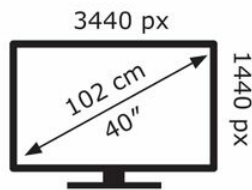

ENERGY

MSI

MAG401QR

39 kWh/1000h

ABCDEF**G**

66 kWh/1000h

2019/2013