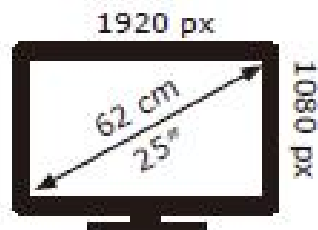

ENERG

TITAN ARMY

P2510H

19 kWh/1000h

ABCDEF**G**

26 kWh/1000h

2019/2019