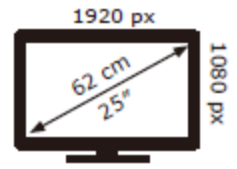

ENERG ⚡

TITAN ARMY

P2510H

19 kWh/1000h

ABCDEF**G**
HDR
26 kWh/1000h

2019/2013