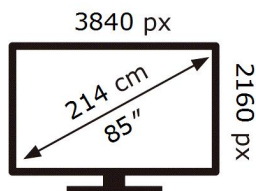

ENERG

SAMSUNG

QE85Q70CAT

135 kWh/1000h

ABCDEF **G**

323 kWh/1000h

2019/2013