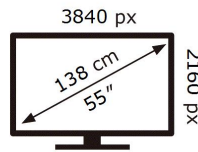

ENERGY

SAMSUNG

QE55Q60AAU

77 kWh/1000h

ABCDEF **G**

140 kWh/1000h

2019/2013