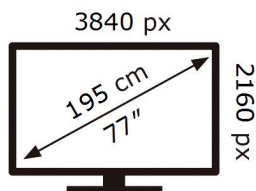

ENERG

SAMSUNG

QE77S93CAT

117 kWh/1000h

ABCDEF **G**

188 kWh/1000h

2019/2013