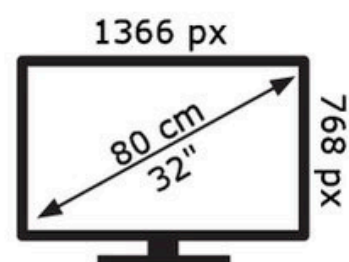

SALORA

LANGATON32 SO

32 kWh/1000h

ABCDE**F**G

32 kWh/1000h

2019/2013

50654653