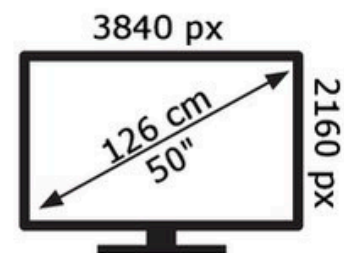

ENERG 

SALORA

SMART50TV

54 kWh/1000h

ABCDEF **G**

101 kWh/1000h

2019/2013

50672249