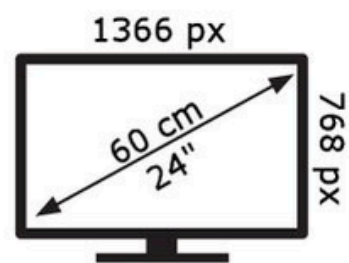

ENERG ⚡

SALORA

CUBE24

22 kWh/1000h

ABCDEF**G**

22 kWh/1000h

2019/2013

50654662