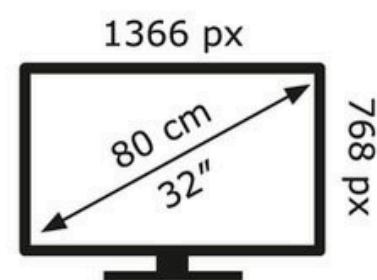

ENERG ⚡

SALORA

LEDTV32

26 kWh/1000h

2019/2013