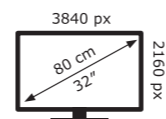

LG Electronics

32SQ700S

33 kWh/1000h

ABCDEF**G**

HDR

46 kWh/1000h

2019/2013