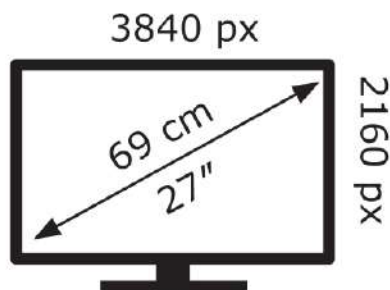

# ENERG

HP, Inc.

OMEN 27u (HSD-0108-F)

**26** kWh/1000h

ABCDEF**G**

**55** kWh/1000h

2019/2013