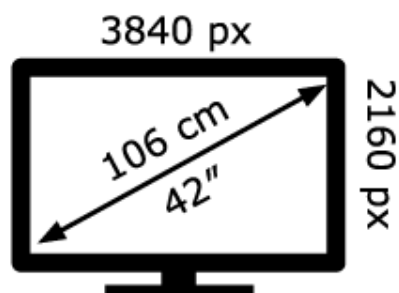

ENERGY

SONY®

XR-42A90K

52 kWh/1000h

ABCDEF **G**

67 kWh/1000h

2019/2013