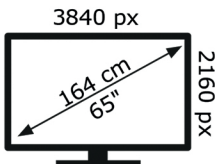

ENERG

JVC

LT-65VU3455

85 kWh/1000h

ABCDEF **G**

145 kWh/1000h

50704007

2019/2013